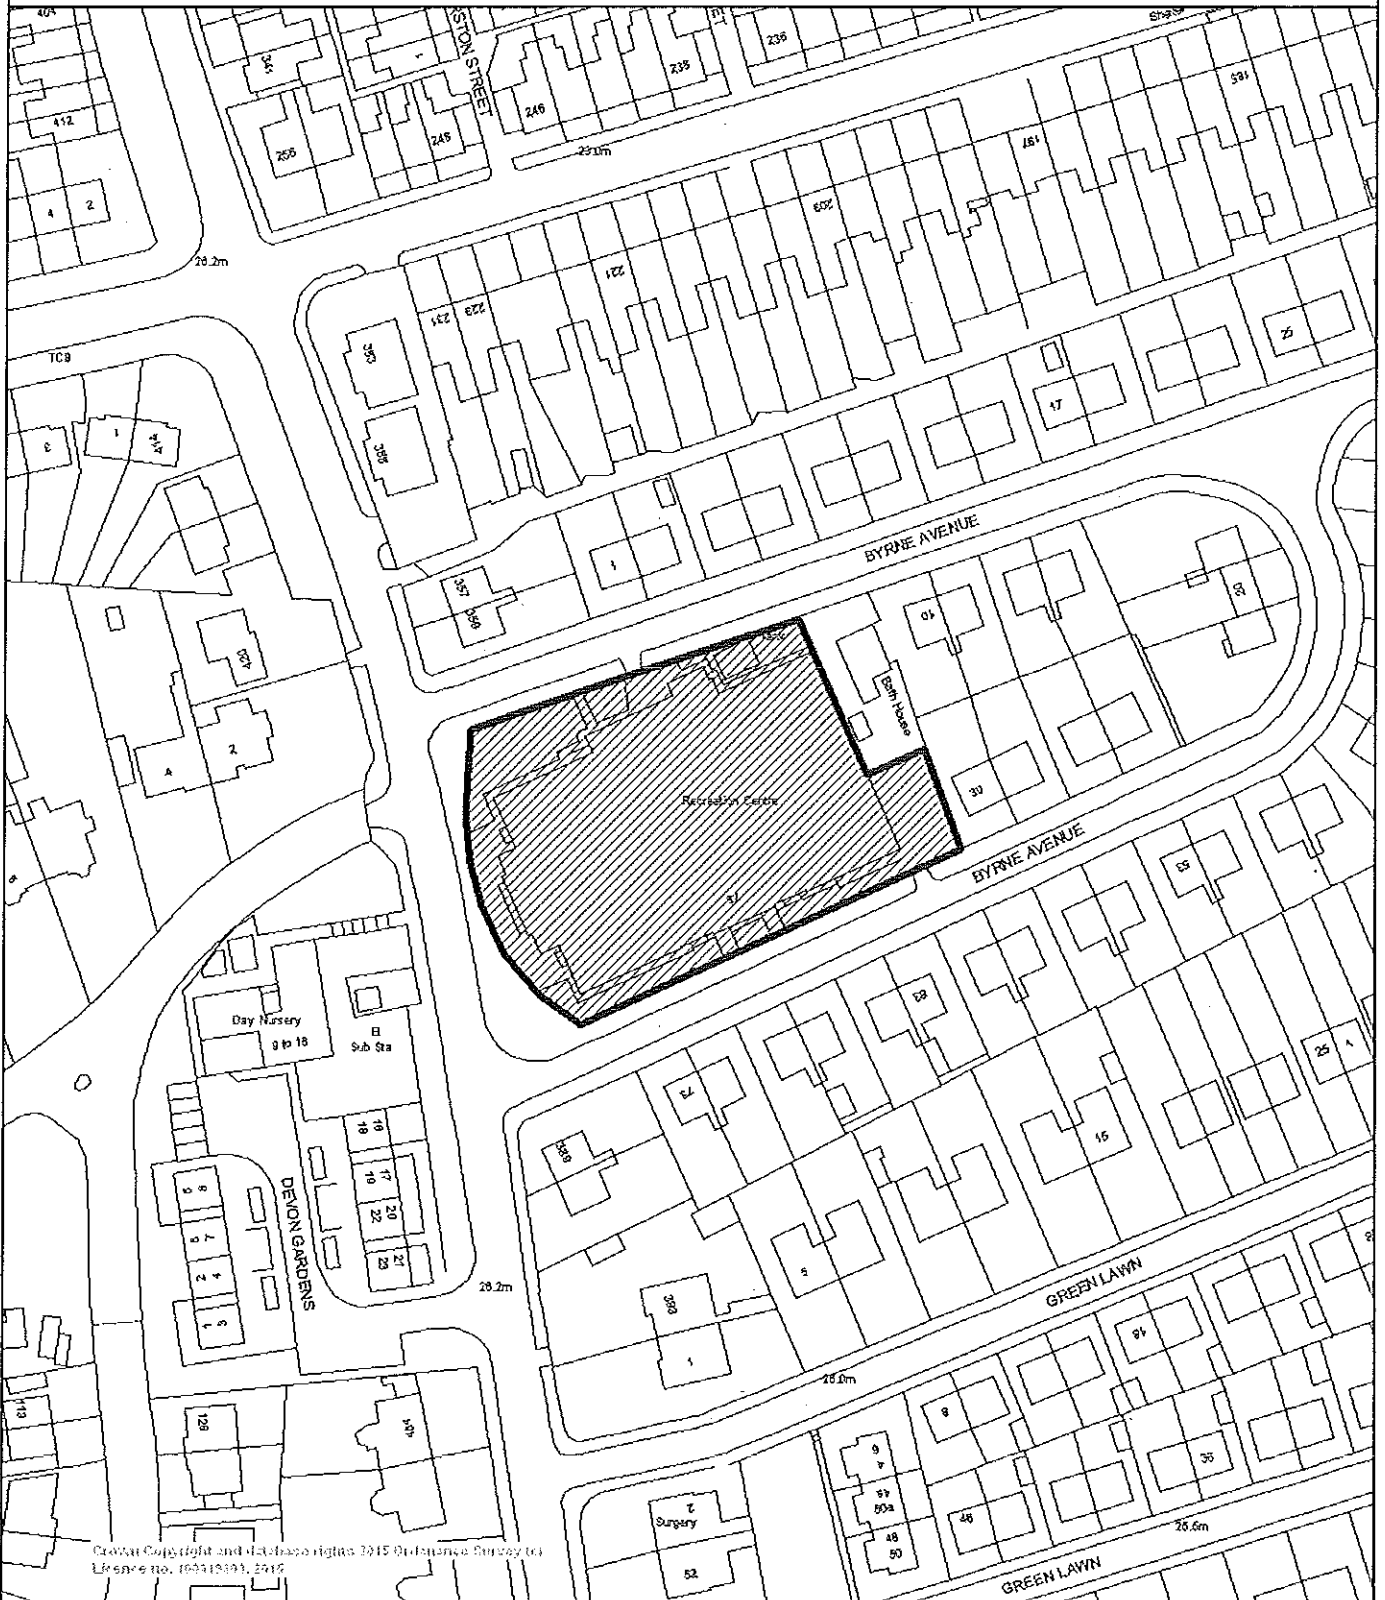

Byrne Avenue Recreation Centre, Rock Ferry

© Crown copyright and database rights 2015
Ordnance Survey 100019803

Scale 1/1250 Date 5/2/2016
Centre = 332606 E 386426 N

You are not permitted to copy, sub-license, distribute or sell any of this data to third parties in any form.